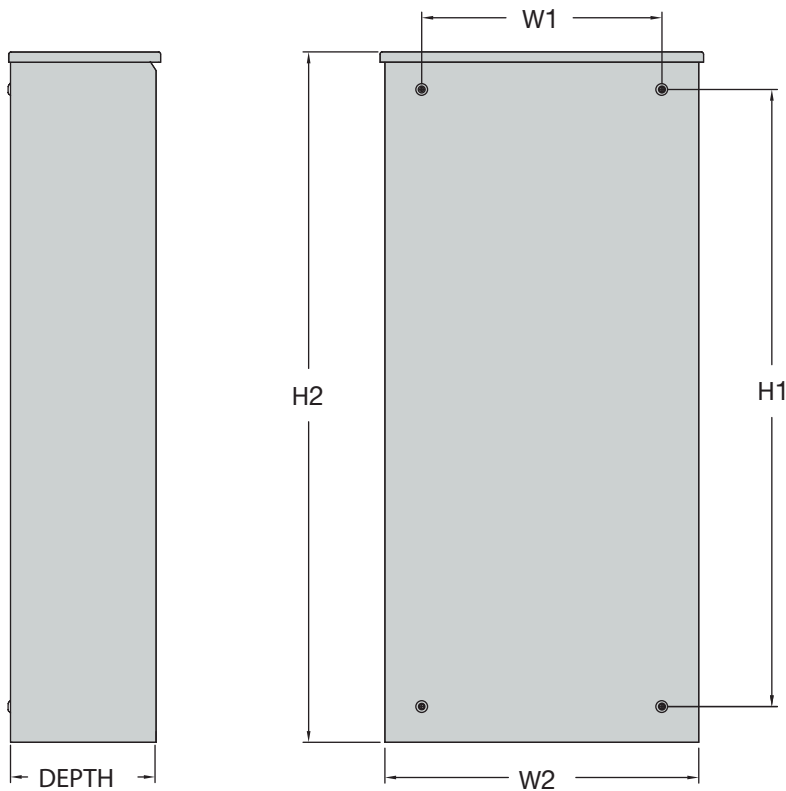

DIMENSIONS		CXSC100A3	CXSW100A3	CXSW200A3
HEIGHT (IN/MM)	H1	17.24/437.9	17.24/437.9	26.75/679.4
	H2	20/508	20/508	30/762
WIDTH (IN/MM)	W1	12.5/317.5	12.5/317.5	10.5/266.7
	W2	14.6/370.8	14.6/370.8	13.5/342.9
DEPTH (IN/MM)		7.09/180.1	7.09/180.1	6.3/160.1
WEIGHT (LBS/KG)		20/9.07	22.5/10.21	39/17.69