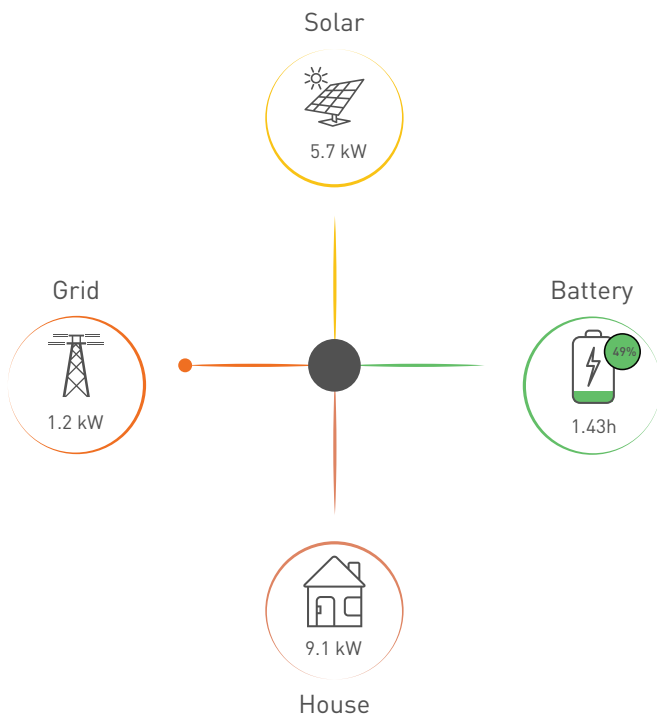

EVAC-105 / EVDC-105 ENERGY STORAGE

EVERVOLT™ HOME ENERGY STORAGE SYSTEM

Optimize your solar investment and create a more resilient energy future. With EverVolt you can store your excess solar power for when you need it most or sell your surplus energy back to your local utility.

FEATURES

- Modular design with storage options from 11-102kWh to fit your needs\*
- User friendly app to easily see your system's performance
- Multiple operating modes
- Three main components for simple installation
- Master shutdown switch
- 10-year Panasonic warranty

\*Up to 34 kWh per EverVolt using two battery enclosures. Up to 102 kWh maximum energy storage when stacking systems.