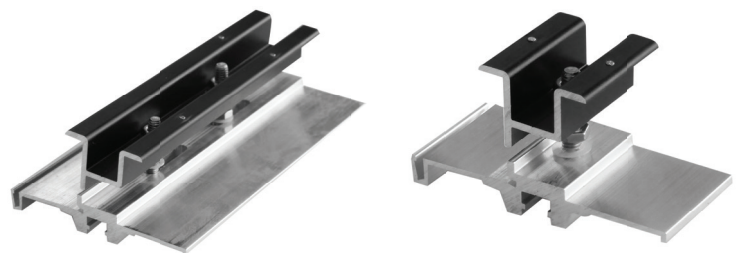

# Patented Rail-Free Mounting System

Quick Rack, featuring QRack® patented technology, is the most reliable and cost-effective rail-free mounting system available. With only 3 main components, it works with standard module frames and features Quick Mount PV's high-quality, patented Elevated Water Seal to ensure a long, watertight life on the roof.

## Features

- Integrated roof mount and racking system
- Fewer components = quick to install
- Works with standard module frames - no special grooves required
- Incorporates Quick Mount PV's Elevated Water Seal technology
- Integrated grounding up to 300 modules
- Meets or exceeds roofing industry best practices

### Base Mount

Featuring Quick Mount PV's patented Elevated Water Seal.

2

### Panel Clamp

Available in two sizes (2" & 8") for both mid- and end-clamping that works with standard module frames.

3