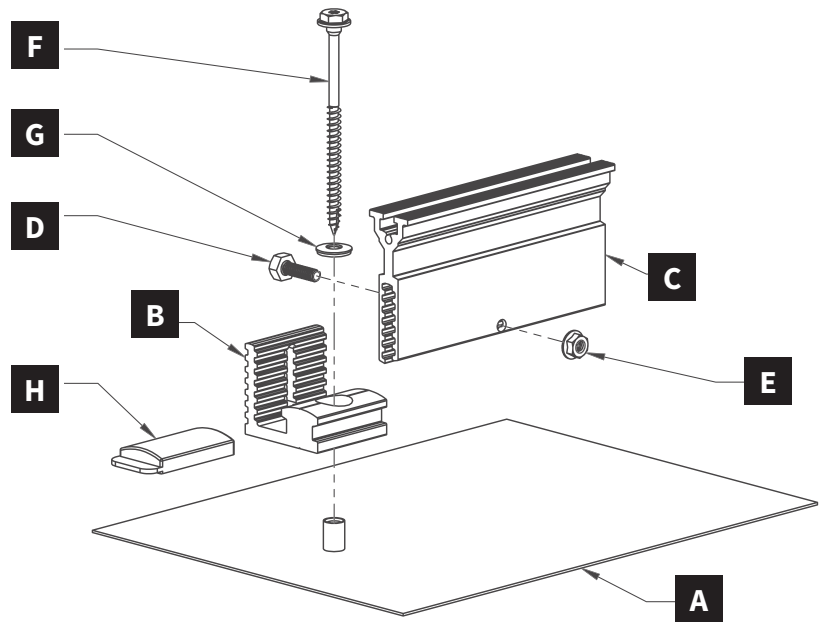

Base Mount Assembly Parts

- **A** Flashing x1
- **B** QBlock Slider x1
- **C** Top Slider x1
- **D** Custom Hex Head Cap Screw x1
- **E** Serrated Flange Hex Nut x1
- **F** T-30/Hex Head Structural Screw, 5/16" x1
- **G** EPDM/SS Sealing Washer x1
- **H** EPDM Screw Cover x1