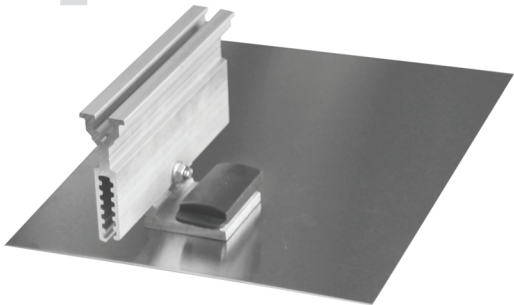

# Patented Rail-Free Mounting System

Quick Rack, featuring QRack® patented technology, is the most reliable and cost-effective rail-free mounting system available. With only 3 main components, it works with standard module frames and features Quick Mount PV's high-quality, patented Elevated Water Seal to ensure a long, watertight life on the roof.

## Features

- Integrated roof mount and racking system
- Fewer components = quick to install
- Works with standard module frames - no special grooves required
- Incorporates Quick Mount PV's Elevated Water Seal technology
- Integrated grounding up to 300 modules
- Meets or exceeds roofing industry best practices

### Base Mount

Featuring Quick Mount PV's patented Elevated Water Seal.

2