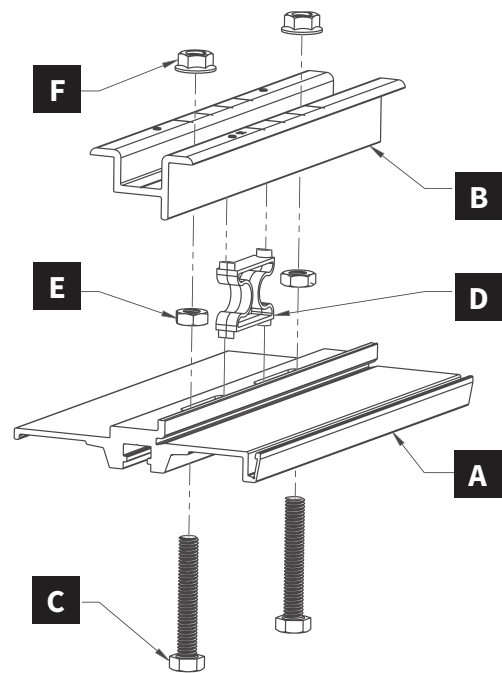

### Panel Clamp

Available in two sizes (2" & 8") for both mid- and end-clamping that works with standard module frames.

3

### Skirt

Snaps right into place for an elegant, streamlined finish.

## Base Mount Assembly Parts

- A** Flashing x1
- B** QBlock Slider x1
- C** Top Slider x1
- D** Custom Hex Head Cap Screw x1
- E** Serrated Flange Hex Nut x1
- F** T-30/Hex Head Structural Screw, 5/16" x1
- G** EPDM/SS Sealing Washer x1
- H** EPDM Screw Cover x1

## Panel Clamp Assembly Parts

- A** Clamp Base (2" or 8") x1
- B** Panel Clamp (2" or 8") x1
- C** Hex Head Cap Screw x1 (x2 for 8")
- D** Clamp Spring (8" clamp only)
- E** Hex Nut x1 (x2 for 8")
- F** Serrated Flange Hex Nut x1 (x2 for 8")