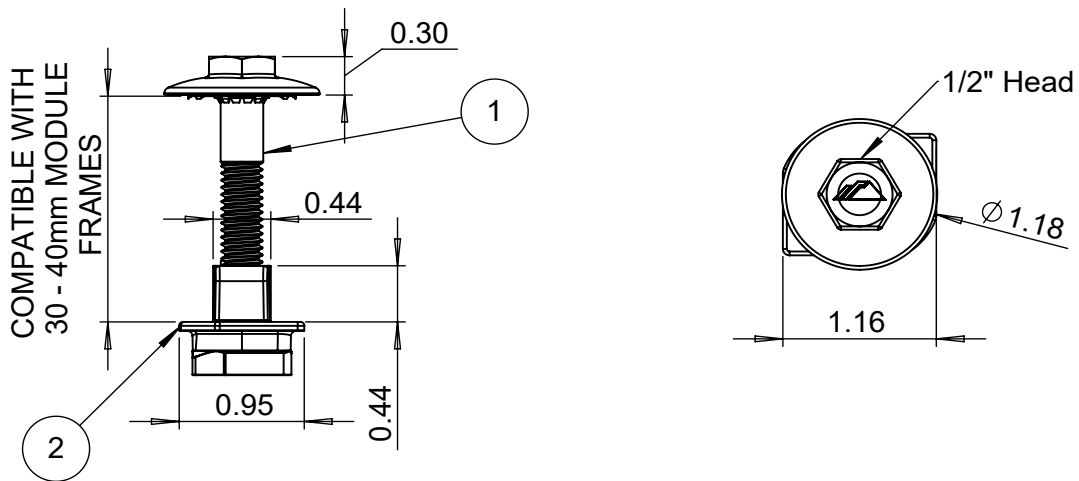

AIRE LOCK MID (CLEAR AND BLACK)

ITEM NO.	DESCRIPTION
AE-MID-01-A1	AIRE LOCK MID, CLEAR
AE-MID-01-B1	AIRE LOCK MID, BLACK

1) AIRE LOCK MID

Item No.	Material	Finish
1	300 Series Stainless Steel	Clear and Black
2	Polypropelene	Black