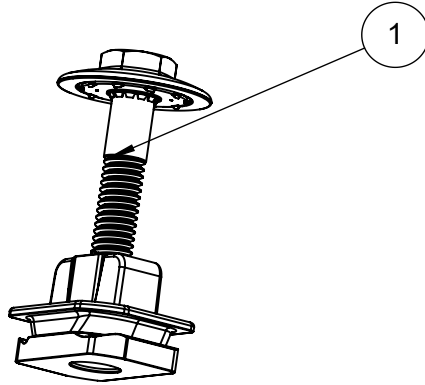

AIRE LOCK MID (CLEAR AND BLACK)

ITEM NO.	DESCRIPTION
AE-MID-01-A1	AIRE LOCK MID, CLEAR
AE-MID-01-B1	AIRE LOCK MID, BLACK

1) AIRE LOCK MID

Item No.	Material	Finish
1	300 Series Stainless Steel	Clear and Black
2	Polypropelene	Black